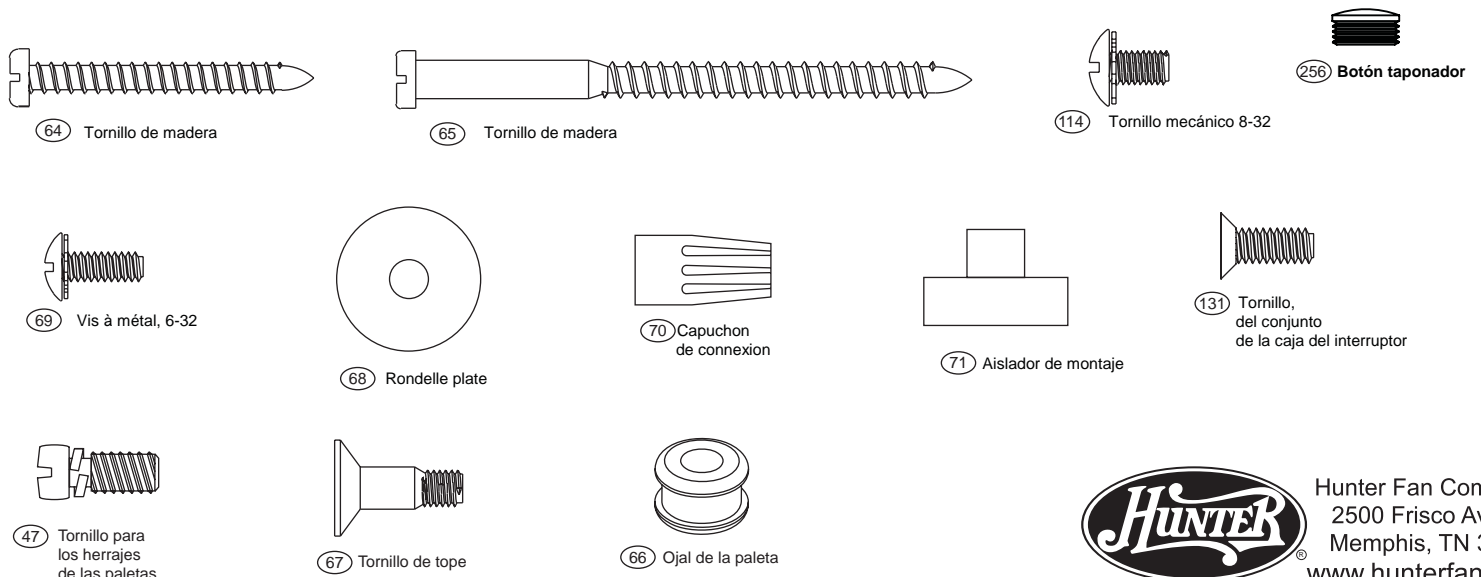

Hunter Fan Company
2500 Frisco Avenue
Memphis, TN 38114
www.hunterfan.com